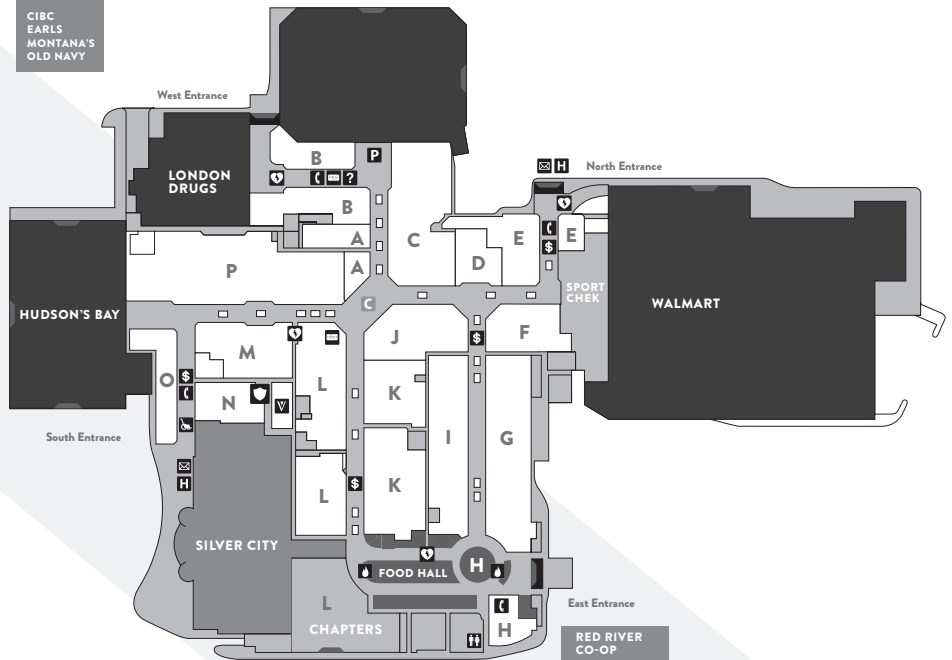

Store directory

CIBC
EARLS
MONTANA'S
OLD NAVY

Security

- Automated External Defibrillator
- Banking Machines
- Centre Court
- Customer Service Centre
- Fireplace
- Giftcards – Customer Service
- Handi-Transit Plus Pick-ups
- Management Office
- Postal Drop Boxes
- Rental Strollers
- St. Vital Centre Play Park
- Telephones
- Washrooms
- Covered Entrances
- Food Hall
- Major Stores
- SilverCity

WOMEN'S CLOTHING

- **C** Alia N TanJay 204.255.0035
- **M** Ardene 204.414.7693
- **P** Cleo 204.255.9472
- **P** Diva Lingerie 204.253.2454
- **I** Dynamite 204.255.9207
- **J** Eclipse 204.221.3445
- **I** Garage 204.256.5108
- **P** La Senza 204.256.7853
- **G** La Vie En Rose 204.257.2439
- **M** Laura/Laura Petites 204.255.3497
- **L** Le Chateau 204.257.4264
- **L** Melanie Lyne 204.254.0273
- **K** Northern Reflections 204.255.5025
- **J** Nygard Slims 204.219.1441
- **K** Reitmans 204.255.2224
- **J** Ricki's 204.255.2857
- **I** Suzy Shier 204.255.9418
- **P** Thyme Maternity 204.254.1903
- **G** Victoria's Secret/Pink 204.253.7369

MEN'S CLOTHING

- **K** Le Chateau Men's Wear 204.253.8742
- **D** Tip Top Tailors 204.255.2738

UNISEX FASHION

- **P** American Eagle Outfitters 204.255.7938
- **L** Bench 204.515.1171
- **H** Bluenotes 204.253.1895
- **C** Boathouse 204.256.0748
- **K** Bootlegger 204.253.8173
- **K** Foot Locker 204.255.1956
- **F** International Clothiers 204.515.6876
- ***** Old Navy – Bishop Grandin & St. Mary's Rd. 204.253.9666
- **C** RW & Co. 204.253.8782
- **C** Stitches 204.256.4330
- **G** Swimco 204.255.7946
- **P** Urbanology 204.815.5465
- **G** Warehouse One 204.255.7968
- **P** West49 ..... 204.255.4485
- **K** Zumiez 204.256.3903

CHILDREN'S CLOTHING

- **K** Carter's Oshkosh 204.255.7800
- **A** The Children's Place 204.255.8903

SHOES

- **K** Aldo 204.255.2968
- **M** Blackwell 204.254.7863
- **J** Call it Spring 204.255.2386
- **L** Journey's 204.257.1934
- **C** Quarks 204.254.5181
- **G** SoftMoc 204.256.0786
- **I** Urban Trail 204.255.7776

JEWELLERY, GIFTS & ACCESSORIES

- **F** Boes Accessories 204.255.2955
- **F** Charm Diamond Centre 204.256.6487
- **F** Claire's 204.255.3452
- **P** CULTure 204.254.3115
- **E** Lids 204.257.7621
- **J** Michael Hill 204.254.2547
- **L** Pandora 204.417.5995
- **E** Peoples 204.255.9471
- **J** Swarovski Crystal 204.254.4609
- **E** Wishes and Dreams 204.996.1514

SPECIALTY RETAIL