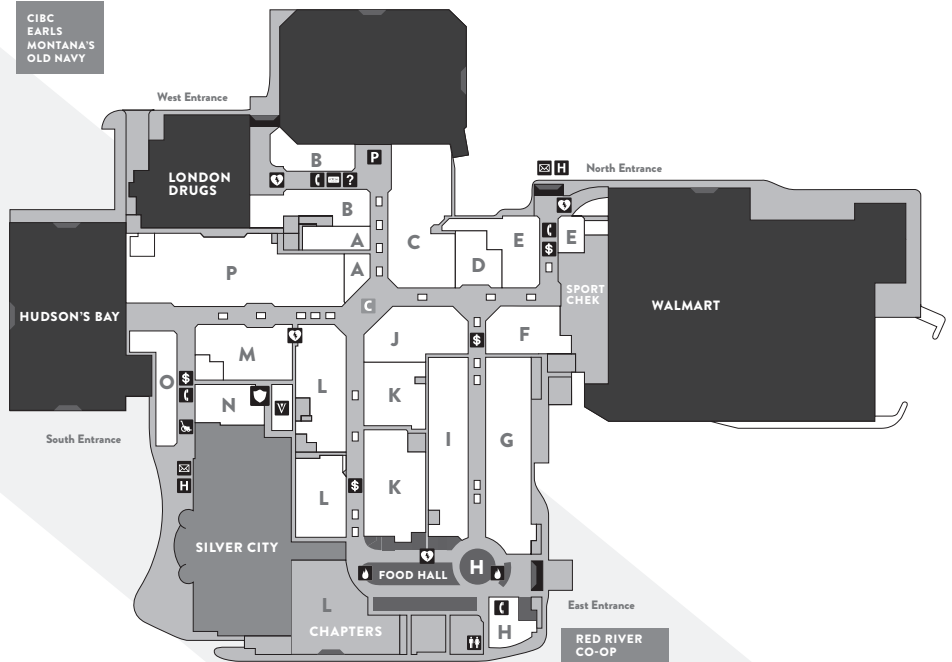

Store directory

CIBC
EARLS
MONTANA'S
OLD NAVY

Security

- Automated External Defibrillator
- Banking Machines
- Centre Court
- Customer Service Centre
- Fireplace
- Giftcards - Customer Service
- Handi-Transit Plus Pick-ups
- Management Office
- Postal Drop Boxes
- Rental Strollers
- St. Vital Centre Play Park
- Telephones
- Washrooms

- Covered Entrances
- Food Hall
- Major Stores
- SilverCity

WOMEN'S CLOTHING

- C** Alia N TanJay 204.255.0035
- M** Ardene 204.480.6941 ext. 199
- P** Cleo 204.255.9472
- P** Diva Lingerie 204.253.2454
- I** Dynamite 204.255.9207
- J** Eclipse 204.221.3445
- I** Garage 204.256.5108
- P** La Senza 204.256.7853
- G** La Vie En Rose 204.257.2439
- M** Laura/Laura Petites 204.255.3497
- L** Le Chateau 204.257.4264
- L** Melanie Lyne 204.254.0273
- K** Northern Reflections 204.255.5025
- J** Nygard Slims 204.219.1441
- I** Orchidée 204.403.8211
- K** Reitmans 204.255.2224
- J** Ricki's 204.255.2857
- I** Suzy Shier 204.255.9418
- P** Thyme Maternity 204.254.1903
- G** Victoria's Secret/Pink 204.253.7369

MEN'S CLOTHING

- K** Le Chateau Men's Wear 204.253.8742
- D** Top Tip Tailors 204.255.2738

UNISEX FASHION

- P** American Eagle Outfitters 204.255.7938
- L** Bench 204.515.1171
- H** Bluenotes 204.253.1895
- C** Boathouse 204.256.0748
- K** Bootlegger 204.253.8173
- K** Foot Locker 204.255.1956
- P** International Clothiers 204.515.6876
- *** Old Navy - Bishop Grandin & St. Mary's Rd. 204.253.9666
- C** RW & Co. 204.253.8782
- C** Stitches 204.256.4330
- P** Swimco 204.255.7946
- P** Urbanology 204.815.5465
- G** West49 204.253.2450
- K** Zumiez 204.256.3903

CHILDREN'S CLOTHING

- K** Carter's Oshkosh 204.255.7800
- A** The Children's Place 204.255.8903
- J** Gymboree 204.253.1001

SHOES

- K** Aldo 204.255.2968
- M** Blackwell 204.254.7863
- J** Call it Spring 204.255.2386
- L** Journey's 204.257.1934
- F** Payless ShoeSource 204.257.3140
- C** Quarks 204.254.5181
- M** SoftMoc 204.256.0786
- I** Urban Trail 204.255.7776