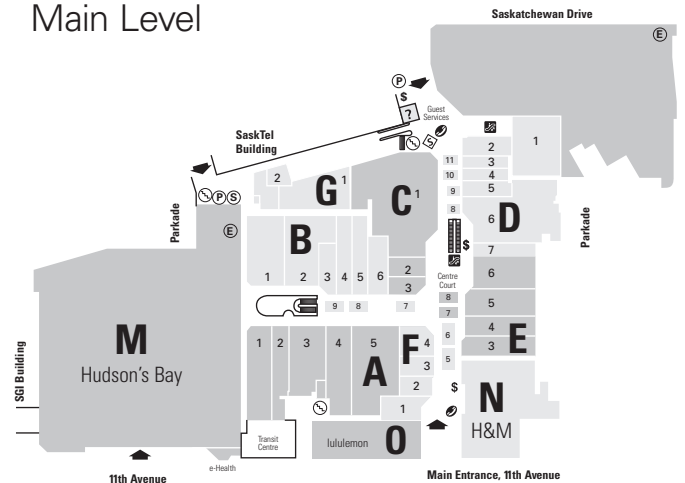

Main Level

- Men's Washroom
- Women's Washroom
- Family Washroom
- Handicapped Washroom

- Guest Services, 306-525-1301
- Bank Machine
- Stairs
- Mall Entrance
- Telephones

- Strollers
- Escalator
- Pay Station
- Security, 306-535-9701
- Elevator

Cornwall
CENTRE

2102 - 11th Avenue • 306-525-1301
cornwallcentre.ca